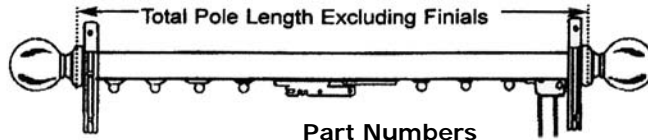

2-1/4" Single Traverse Poles

Traverse With Carriers

Includes 4 Carriers per foot, and all Universal Supports. Order Finials and End Brackets Separately.

Length		Part Numbers	
		<u>Smooth</u>	<u>Reeded</u>
30-48"	One Way or Center Closure	DC004	DC024
49-72"	One Way or Center Closure	DC006	DC026
73-96"	One Way or Center Closure	DC008	DC028
97-144"	One Way or Center Closure	DC012	DC032
145-192"	Center Closure Only	DC016	DC036

This length range made with a joiner bracket can be shipped via UPS or FEDEX if center closure.

Length		<u>Twist</u>	
30-48"	One Way or Center Closure	DC044	
49-72"	One Way or Center Closure	DC046	
73-96"	One Way or Center Closure	DC048	
97-144"	One Way or Center Closure	DC052	

Traverse With Rings

Includes 3 Rings per foot plus 2 more per master carrier, and all Universal Supports. Order Finials and End Brackets Separately.