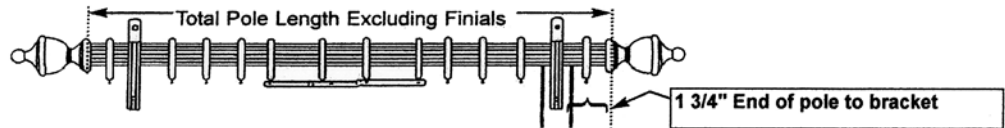

Length		Part Numbers	
		<u>Smooth</u>	<u>Reeded</u>
30-48"	One Way or Center Closure	DT004	DT024
49-72"	One Way or Center Closure	DT006	DT026
73-96"	One Way or Center Closure	DT008	DT028
97-144"	One Way or Center Closure	DT012	DT032
145-192"	Center Closure Only	DT016	DT036

This length range made with a joiner bracket can be shipped via UPS or FEDEX

Length		<u>Twist</u>	
30-48"	One Way or Center Closure	DT044	
49-72"	One Way or Center Closure	DT046	
73-96"	One Way or Center Closure	DT048	
97-144"	One Way or Center Closure	DT052	

Order Separately

Finials – See Finials For 2-1/4" Poles

End Brackets

3" Clearance	DB603
6" Clearance	DB606
8" Clearance	DB608

Extra C-Shaped Traverse Rings

2-3/4" ID x 4-1/4" OD	DR671

Place Single Traverse Pole Order as Follows:

Pole Part Number	Finish	Pole Length	Closure (CC or OW)	Cord/Stack (R or L)
↓	↓	↓	↓	↓
DC006	PGL Gilt Louis	50"	CC	R