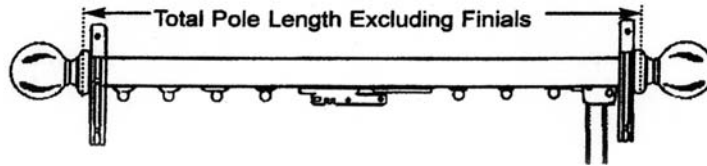

Cord/Stack
(R or L)

R

2" Single Traverse Poles

Traverse With Carriers

Includes 4 Carriers per foot, and all Universal Supports. Order Finials and End Brackets Separately.

Length		Part Numbers	
		<u>Smooth</u>	<u>Reeded</u>
30-48"	One Way or Center Closure	CC004	CC024
49-72"	One Way or Center Closure	CC006	CC026
73-96"	One Way or Center Closure	CC008	CC028
97-144"	One Way or Center Closure	CC012	CC032
145-192"	Center Closure Only	CC016	CC036