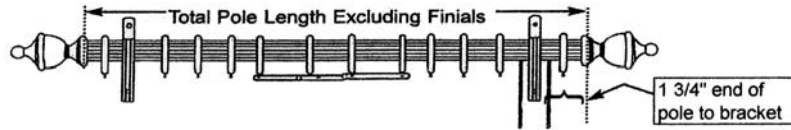

Traverse With Rings

Includes 3 Rings per foot plus 2 more per master carrier, and all Universal Supports. Order Finials and End Brackets Separately.