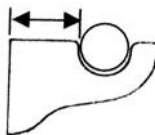

Length		Part Numbers	
		<u>Smooth</u>	<u>Reeded</u>
30-48"	One Way or Center Closure	CT004	CT024
49-72"	One Way or Center Closure	CT006	CT026
73-96"	One Way or Center Closure	CT008	CT028
97-144"	One Way or Center Closure	CT012	CT032
145-192"	Center Closure Only	CT016	CT036

This length range made with a joiner bracket can be shipped via UPS or FEDEX.

Order Separately

Finials – See Finials For 2-1/4" Poles

End Brackets

- 3" Clearance
- 6" Clearance
- 8" Clearance

- DB603
- DB606
- DB608