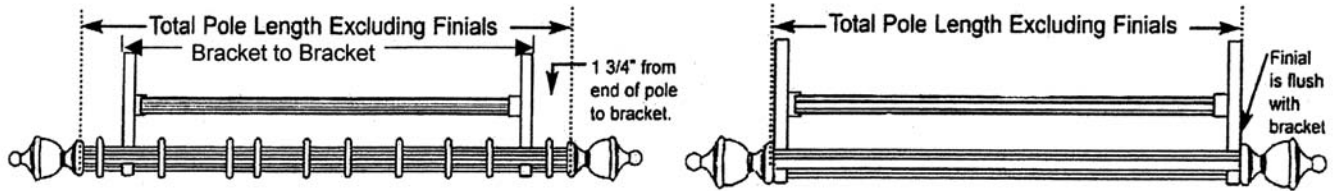

1-7/8" ID x 2-7/8" OD

BR670

Place Single Traverse Pole Order as Follows:

Pole Part Number

↓
BC008

Finish

↓
CBG Burnt Gold

Pole Length

↓
80"

Closure (CC or OW)

↓
CC

Cord/Stack (R or L)

↓
R

1-3/8" Double Pole Sets

For Light to Medium Weight Drapes

All selections use only a 1-3/8" Traverse with Carriers for the rear pole.
 Sets include poles, ribbed brackets, supports, 4 carriers per foot (if using carriers), or 3 rings per foot plus 2 more per master carrier (if using rings), and traversing mechanism.
 Order Finials separately.