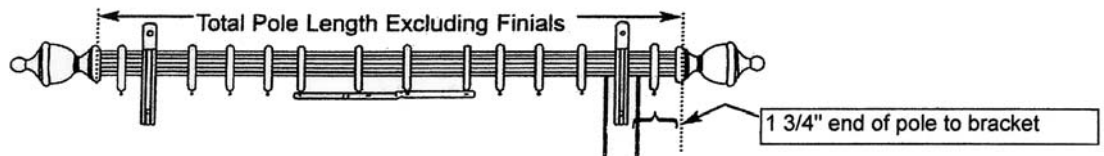

Length		Part Numbers	
		<u>Smooth</u>	<u>Reeded</u>
30-48"	One Way or Center Closure	BT004	BT024
49-72"	One Way or Center Closure	BT006	BT026
73-96"	One Way or Center Closure	BT008	BT028

Order Separately

Finials – See Finials for 1-3/8" Poles

End Brackets

3" Clearance

6" Clearance

BB603

BB606

Extra Full Round Traverse Rings

1-7/8" ID x 2-7/8" OD

BR670

Place Single Traverse Pole Order as Follows:

Pole Part Number

↓
BC008

Finish

↓
CBG Burnt Gold

Pole Length

↓
80"

Closure (CC or OW)

↓
CC

Cord/Stack (R or L)

↓
R