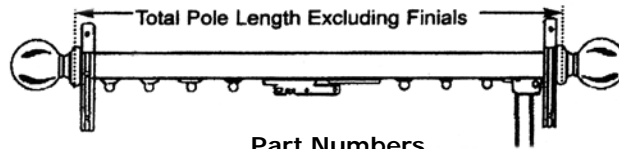

Includes 4 Carriers per foot, and all Universal Supports. Order Finials and End Brackets Separately.

Length

30-48"	One Way or Center Closure
49-72"	One Way or Center Closure
73-96"	One Way or Center Closure
97-144"	One Way or Center Closure
145-192"	Center Closure Only