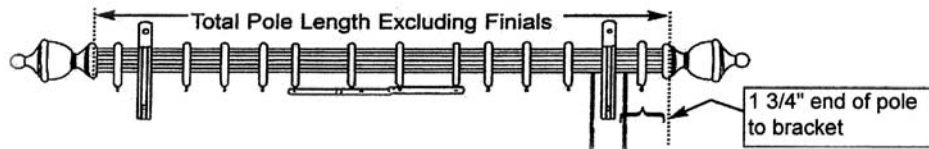

Length		Part Numbers	
		<u>Smooth</u>	<u>Reeded</u>
30-48"	One Way or Center Closure	CT004	CT024
49-72"	One Way or Center Closure	CT006	CT026
73-96"	One Way or Center Closure	CT008	CT028
97-144"	One Way or Center Closure	CT012	CT032
145-192"	Center Closure Only	CT016	CT036

This length range made with a joiner bracket can be shipped via UPS or FEDEX.

Order Separately

Finials – See Finials For 2-1/4" Poles

End Brackets

- 3" Clearance
- 6" Clearance
- 8" Clearance

- DB603
- DB606
- DB608

Extra C-Shaped Traverse Rings

2-3/4" ID x 4-1/4" OD

DR671

Place Single Traverse Pole Order as Follows:

Pole Part Number	Finish	Pole Length	Closure (CC or OW)	Cord/Stack (R or L)
↓	↓	↓	↓	↓
CC028	PIV Ivory	75"	CC	R