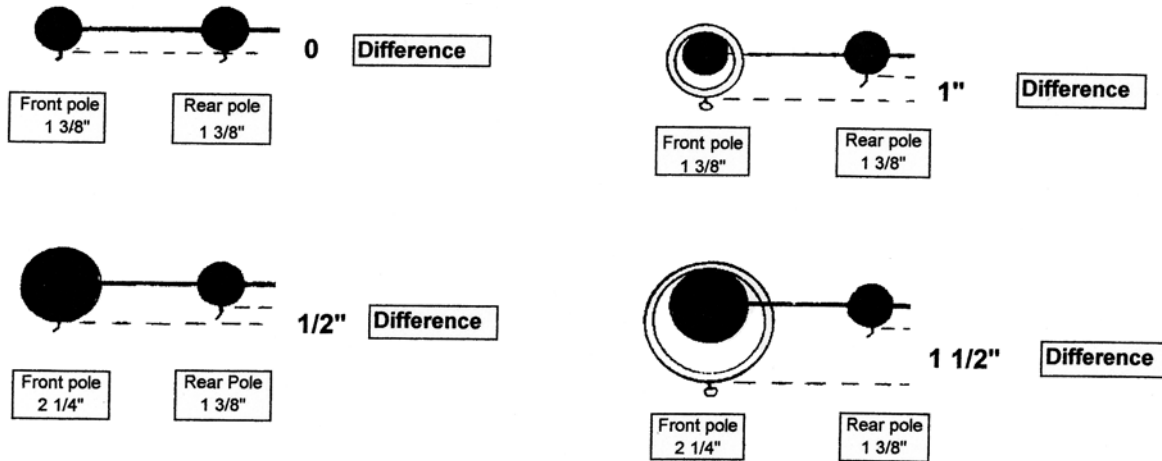

Closure (CC or OW)

↓
CC

Cord/Stack (R or L)

↓
R

Measurement Information

Double Pole Drapery Height

Drapery height difference from front pole to rear pole.

Drapery Returns

<u>Pole Diameter</u>	<u>Bracket Number</u>	<u>Wall To Pole Clearance</u>	<u>Drapery Return</u>
1-3/8"	BB603	3"	4-1/2"
1-3/8"	BB606	6"	7-1/2"
2" & 2-1/4"	DB603	3"	5"
2" & 2-1/4"	DB606	6"	8"
2" & 2-1/4"	DB608	8"	10"
3"	EB603	3"	5-1/2"
3"	EB606	6"	8-1/2"

Double Poles

	<u>Wall To Pole Clearance</u>	<u>Drapery Return</u>
Front – 1-3/8"	6"	7-1/2"
Rear – 1-3/8"	2-1/4"	3-3/4"
Front – 2-1/4"	6"	8"
Rear – 1-3/8"	2-1/4"	3-3/4"

Bracket Dimensions

<u>Pole Diameter</u>	<u>Bracket Number</u>	<u>Wall To Pole Clearance</u>	<u>Inches</u>				
			<u>Height</u>	<u>Length</u>	<u>"A"</u>	<u>"B"</u>	<u>Thickness</u>
1-3/8"	BB603	3"	3-3/4"	5-1/4"	3/4"	2"	3/4"
1-3/8"	BB606	6"	4-3/4"	8-1/4"	3/4"	2"	3/4"
2" & 2-1/4"	DB603	3"	4-1/2"	6-1/2"	1-3/4"	2-1/4"	1"
2" & 2-1/4"	DB606	6"	4-3/4"	9-1/2"	1-3/4"	2-1/4"	1"
2" & 2-1/4"	DB608	8"	4-3/4"	11-1/2"	1-3/4"	2-1/4"	1"
3"	EB603	3"	5-1/2"	7-1/2"	2"	3-1/4"	1"
3"	EB606	6"	5-1/2"	10-1/4"	2"	3-1/4"	1"