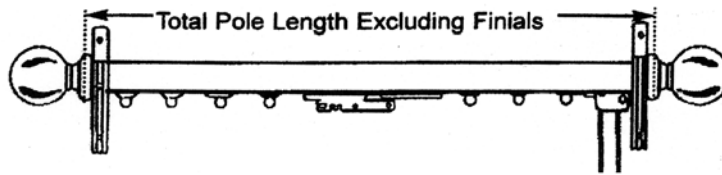

1-3/8" Single Traverse Poles

For Light to Medium Weight Drapes

Traverse With Carriers

Includes 4 Carriers per foot, and all Universal Supports. Order Finials and End Brackets Separately.

Length		Part Numbers	
		<u>Smooth</u>	<u>Reeded</u>
30-48"	One Way or Center Closure	BC004	BC024
49-72"	One Way or Center Closure	BC006	BC026
73-96"	One Way or Center Closure	BC008	BC028
97-144"	One Way or Center Closure	BC012	BC032